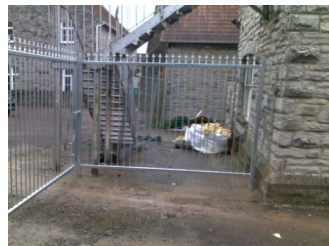

Staircases

Private and Industrial Railings & Gates

Services Including

- Structural Beams & Columns
- Industrial/ Security Gates
- Access Platforms
- Mezzanine Floors
- Driveway Entrance Gates
- Garden Gates
- Railings
- Balconies
- Full Fitting Service Provided
- Large Saw Cutting Capacity
- Geka Punching Facilities